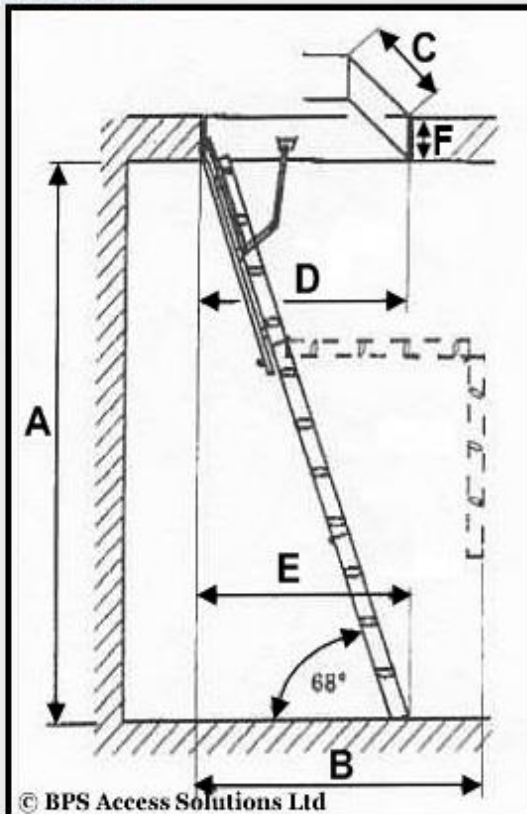

Timber Loft Ladder Dimensions

Timber Loft Ladder 1300 x 545 Dimensions

A	B	C	D	E	F
Max. 3200mm	1800mm	545mm	1300mm	1450mm	140mm

Timber Loft Ladder Dimensions

Timber Loft Ladder 1300 x 700 Dimensions

A	B	C	D	E	F
Max. 3200mm	1800mm	700mm	1300mm	1450mm	140mm