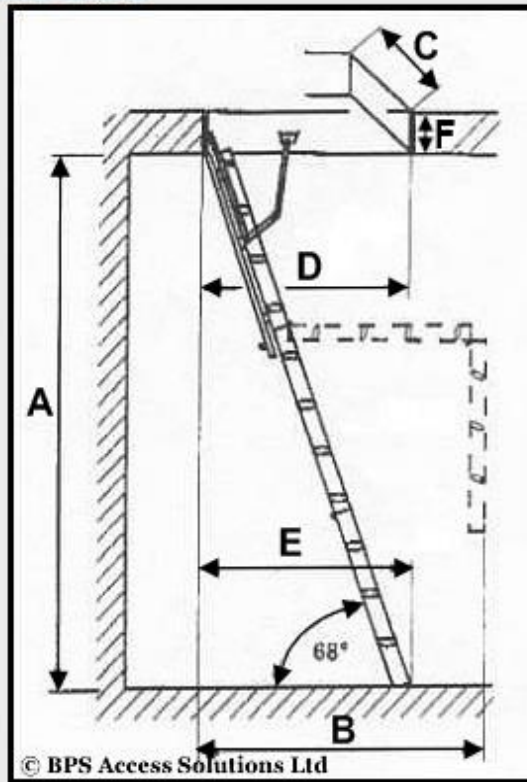

Timber Loft Ladder Dimensions

Timber Loft Ladder 1300 x 545 Dimensions

A	B	C	D	E	F
Max. 3200mm	1800mm	545mm	1300mm	1450mm	140mm

Timber Loft Ladder Dimensions

Timber Loft Ladder 1300 x 700 Dimensions

A	B	C	D	E	F
Max. 3200mm	1800mm	700mm	1300mm	1450mm	140mm