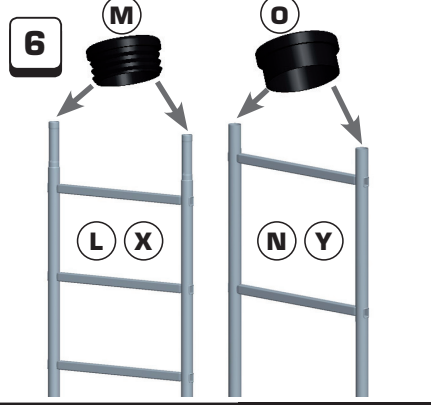

PART REFERENCE	A	B	C	D	E	F	G	H	I	J	K	L	M	N	O	P	Q	R	S	T	U	V35	V45	V60	V65	V80	W	X	Y
COMPONENTS 4M DIY ALUMINIUM SCAFFOLD TOWER	1	4	14	2	4	2	2	2	2	6	4	2	4	-	4	12	12	3	4	1	4	2	2	10	2	4	-	-	2
COMPONENTS 5M DIY ALUMINIUM SCAFFOLD TOWER	1	4	16	2	4	2	2	2	2	6	4	2	4	2	4	14	14	4	4	1	4	2	2	12	2	4	-	-	-
2M EXTENSION KIT	1	4	14	2	-	-	-	-	-	-	-	-	4	-	-	12	12	2	4	-	4	2	-	12	-	-	4	2	-
COMPONENTS 6M DIY ALUMINIUM SCAFFOLD TOWER	2	8	28	4	4	2	2	2	2	6	4	2	8	-	4	24	24	5	8	1	8	4	2	22	2	2	4	2	2
COMPONENTS 7M DIY ALUMINIUM SCAFFOLD TOWER	2	8	30	4	4	2	2	2	2	6	4	2	8	2	4	26	26	6	8	1	8	4	2	24	2	4	2	-	

4-5-6-7M DIY ALUMINIUM SCAFFOLD TOWER BASE

4M DIY ALUMINIUM SCAFFOLD TOWER

5M DIY ALUMINIUM SCAFFOLD TOWER

6M DIY ALUMINIUM SCAFFOLD TOWER (4M DIY ALUMINIUM SCAFFOLD TOWER + 2M EXTENSION KIT)

7M DIY ALUMINIUM SCAFFOLD TOWER (5M DIY ALUMINIUM SCAFFOLD TOWER + 2M EXTENSION KIT)