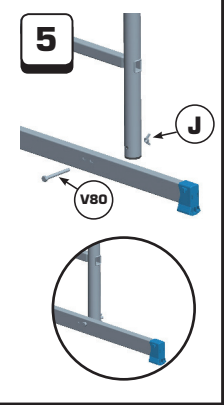

PART REFERENCE	A	B	C	D	E	F	G	H	I	J	K	L	M	N	O	P	Q	R	S	T	U	V35	V45	V60	V65	V80	W	X	Y
COMPONENTS 4M DIY ALUMINIUM SCAFFOLD TOWER	1	4	14	2	4	2	2	2	2	6	4	2	4	-	4	12	12	3	4	1	4	2	2	10	2	4	-	-	2
COMPONENTS 5M DIY ALUMINIUM SCAFFOLD TOWER	1	4	16	2	4	2	2	2	2	6	4	2	4	2	4	14	14	4	4	1	4	2	2	12	2	4	-	-	-
2M EXTENSION KIT	1	4	14	2	-	-	-	-	-	-	-	-	4	-	-	12	12	2	4	-	4	2	-	12	-	-	4	2	-
COMPONENTS 6M DIY ALUMINIUM SCAFFOLD TOWER	2	8	28	4	4	2	2	2	2	6	4	2	8	-	4	24	24	5	8	1	8	4	2	22	2	2	4	2	2
COMPONENTS 7M DIY ALUMINIUM SCAFFOLD TOWER	2	8	30	4	4	2	2	2	2	6	4	2	8	2	4	26	26	6	8	1	8	4	2	24	2	4	2	-	

4-5-6-7M DIY ALUMINIUM SCAFFOLD TOWER BASE

4M DIY ALUMINIUM SCAFFOLD TOWER

5M DIY ALUMINIUM SCAFFOLD TOWER

6M DIY ALUMINIUM SCAFFOLD TOWER (4M DIY ALUMINIUM SCAFFOLD TOWER + 2M EXTENSION KIT)

7M DIY ALUMINIUM SCAFFOLD TOWER (5M DIY ALUMINIUM SCAFFOLD TOWER + 2M EXTENSION KIT)