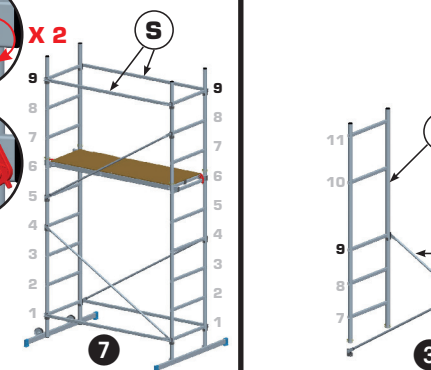

PART REFERENCE	A	B	C	D	E	F	G	H	I	J	K	L	M	N	O	P	Q	R	S	T	U	V35	V45	V60	V65	V80	W	X	Y
COMPONENTS 4M DIY ALUMINIUM SCAFFOLD TOWER	1	4	14	2	4	2	2	2	2	6	4	2	4	-	4	12	12	3	4	1	4	2	2	10	2	4	-	-	2
COMPONENTS 5M DIY ALUMINIUM SCAFFOLD TOWER	1	4	16	2	4	2	2	2	2	6	4	2	4	2	4	14	14	4	4	1	4	2	2	12	2	4	-	-	-
2M EXTENSION KIT	1	4	14	2	-	-	-	-	-	-	-	-	4	-	-	12	12	2	4	-	4	2	-	12	-	-	4	2	-
COMPONENTS 6M DIY ALUMINIUM SCAFFOLD TOWER	2	8	28	4	4	2	2	2	2	6	4	2	8	-	4	24	24	5	8	1	8	4	2	22	2	2	4	2	2
COMPONENTS 7M DIY ALUMINIUM SCAFFOLD TOWER	2	8	30	4	4	2	2	2	2	6	4	2	8	2	4	26	26	6	8	1	8	4	2	24	2	4	2	-	

4-5-6-7M DIY ALUMINIUM SCAFFOLD TOWER BASE

4M DIY ALUMINIUM SCAFFOLD TOWER

5M DIY ALUMINIUM SCAFFOLD TOWER

6M DIY ALUMINIUM SCAFFOLD TOWER (4M DIY ALUMINIUM SCAFFOLD TOWER + 2M EXTENSION KIT)

7M DIY ALUMINIUM SCAFFOLD TOWER (5M DIY ALUMINIUM SCAFFOLD TOWER + 2M EXTENSION KIT)