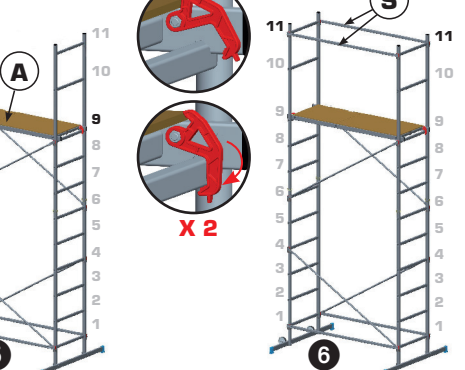

PART REFERENCE	A	B	C	D	E	F	G	H	I	J	K	L	M	N	O	P	Q	R	S	T	U	V35	V45	V60	V65	V80	W	X	Y
COMPONENTS 4M DIY ALUMINIUM SCAFFOLD TOWER	1	4	14	2	4	2	2	2	2	6	4	2	4	-	4	12	12	3	4	1	4	2	2	10	2	4	-	-	2
COMPONENTS 5M DIY ALUMINIUM SCAFFOLD TOWER	1	4	16	2	4	2	2	2	2	6	4	2	4	2	4	14	14	4	4	1	4	2	2	12	2	4	-	-	-
2M EXTENSION KIT	1	4	14	2	-	-	-	-	-	-	-	-	4	-	-	12	12	2	4	-	4	2	-	12	-	-	4	2	-
COMPONENTS 6M DIY ALUMINIUM SCAFFOLD TOWER	2	8	28	4	4	2	2	2	2	6	4	2	8	-	4	24	24	5	8	1	8	4	2	22	2	2	4	2	2
COMPONENTS 7M DIY ALUMINIUM SCAFFOLD TOWER	2	8	30	4	4	2	2	2	2	6	4	2	8	2	4	26	26	6	8	1	8	4	2	24	2	4	2	-	

4-5-6-7M DIY ALUMINIUM SCAFFOLD TOWER BASE

4M DIY ALUMINIUM SCAFFOLD TOWER

5M DIY ALUMINIUM SCAFFOLD TOWER

6M DIY ALUMINIUM SCAFFOLD TOWER (4M DIY ALUMINIUM SCAFFOLD TOWER + 2M EXTENSION KIT)

7M DIY ALUMINIUM SCAFFOLD TOWER (5M DIY ALUMINIUM SCAFFOLD TOWER + 2M EXTENSION KIT)