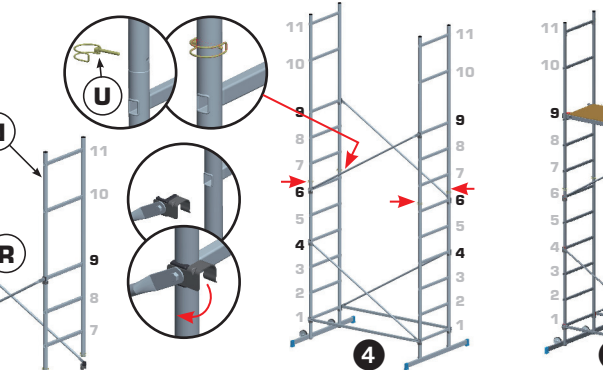

PART REFERENCE	A	B	C	D	E	F	G	H	I	J	K	L	M	N	O	P	Q	R	S	T	U	V35	V45	V60	V65	V80	W	X	Y
COMPONENTS 4M DIY ALUMINIUM SCAFFOLD TOWER	1	4	14	2	4	2	2	2	2	6	4	2	4	-	4	12	12	3	4	1	4	2	2	10	2	4	-	-	2
COMPONENTS 5M DIY ALUMINIUM SCAFFOLD TOWER	1	4	16	2	4	2	2	2	2	6	4	2	4	2	4	14	14	4	4	1	4	2	2	12	2	4	-	-	-
2M EXTENSION KIT	1	4	14	2	-	-	-	-	-	-	-	-	4	-	-	12	12	2	4	-	4	2	-	12	-	-	4	2	-
COMPONENTS 6M DIY ALUMINIUM SCAFFOLD TOWER	2	8	28	4	4	2	2	2	2	6	4	2	8	-	4	24	24	5	8	1	8	4	2	22	2	2	4	2	2
COMPONENTS 7M DIY ALUMINIUM SCAFFOLD TOWER	2	8	30	4	4	2	2	2	2	6	4	2	8	2	4	26	26	6	8	1	8	4	2	24	2	4	2	-	

4-5-6-7M DIY ALUMINIUM SCAFFOLD TOWER BASE

4M DIY ALUMINIUM SCAFFOLD TOWER

5M DIY ALUMINIUM SCAFFOLD TOWER

6M DIY ALUMINIUM SCAFFOLD TOWER (4M DIY ALUMINIUM SCAFFOLD TOWER + 2M EXTENSION KIT)

7M DIY ALUMINIUM SCAFFOLD TOWER (5M DIY ALUMINIUM SCAFFOLD TOWER + 2M EXTENSION KIT)