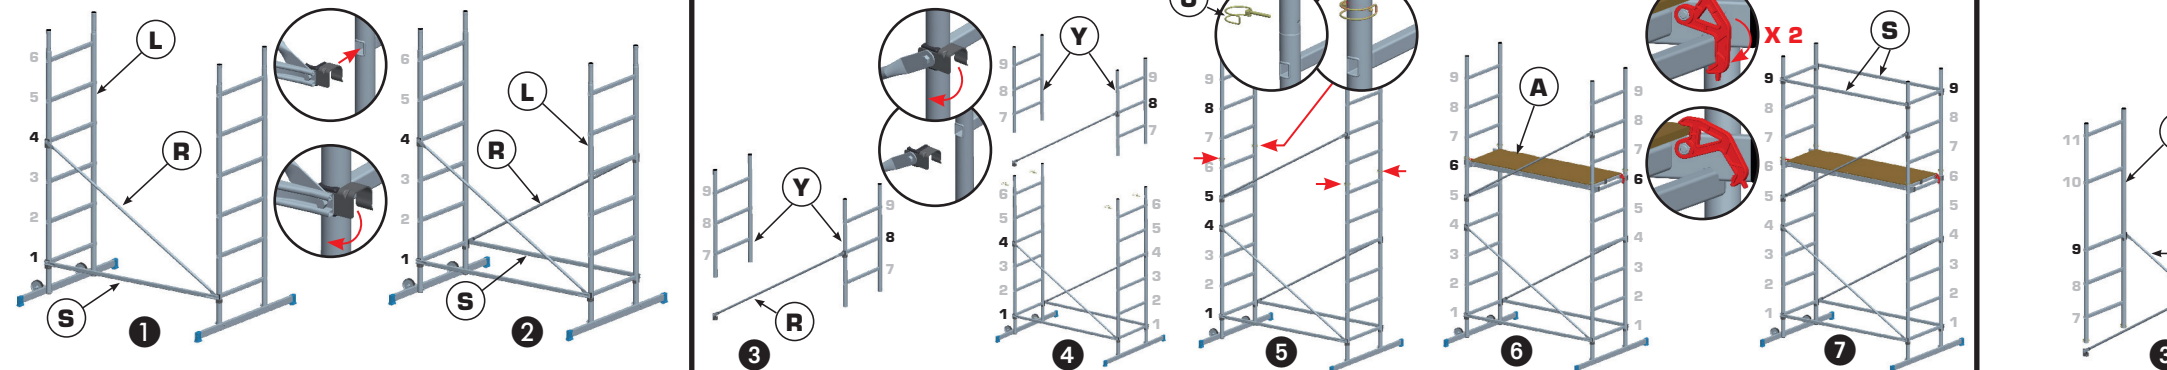

PART REFERENCE	A	B	C	D	E	F	G	H	I	J	K	L	M	N	O	P	Q	R	S	T	U	V35	V45	V60	V65	V80	W	X	Y
COMPONENTS 4M DIY ALUMINIUM SCAFFOLD TOWER	1	4	14	2	4	2	2	2	2	6	4	2	4	-	4	12	12	3	4	1	4	2	2	10	2	4	-	-	2
COMPONENTS 5M DIY ALUMINIUM SCAFFOLD TOWER	1	4	16	2	4	2	2	2	2	6	4	2	4	2	4	14	14	4	4	1	4	2	2	12	2	4	-	-	-
2M EXTENSION KIT	1	4	14	2	-	-	-	-	-	-	-	-	4	-	-	12	12	2	4	-	4	2	-	12	-	-	4	2	-
COMPONENTS 6M DIY ALUMINIUM SCAFFOLD TOWER	2	8	28	4	4	2	2	2	2	6	4	2	8	-	4	24	24	5	8	1	8	4	2	22	2	2	4	2	2
COMPONENTS 7M DIY ALUMINIUM SCAFFOLD TOWER	2	8	30	4	4	2	2	2	2	6	4	2	8	2	4	26	26	6	8	1	8	4	2	24	2	4	2	-	

4-5-6-7M DIY ALUMINIUM SCAFFOLD TOWER BASE

4M DIY ALUMINIUM SCAFFOLD TOWER

5M DIY ALUMINIUM SCAFFOLD TOWER

6M DIY ALUMINIUM SCAFFOLD TOWER (4M DIY ALUMINIUM SCAFFOLD TOWER + 2M EXTENSION KIT)

7M DIY ALUMINIUM SCAFFOLD TOWER (5M DIY ALUMINIUM SCAFFOLD TOWER + 2M EXTENSION KIT)