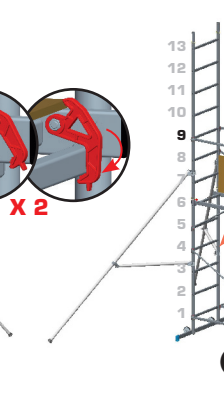

PART REFERENCE	A	B	C	D	E	F	G	H	I	J	K	L	M	N	O	P	Q	R	S	T	U	V35	V45	V60	V65	V80	W	X	Y
COMPONENTS 4M DIY ALUMINIUM SCAFFOLD TOWER	1	4	14	2	4	2	2	2	2	6	4	2	4	-	4	12	12	3	4	1	4	2	2	10	2	4	-	-	2
COMPONENTS 5M DIY ALUMINIUM SCAFFOLD TOWER	1	4	16	2	4	2	2	2	2	6	4	2	4	2	4	14	14	4	4	1	4	2	2	12	2	4	-	-	-
2M EXTENSION KIT	1	4	14	2	-	-	-	-	-	-	-	-	4	-	-	12	12	2	4	-	4	2	-	12	-	-	4	2	-
COMPONENTS 6M DIY ALUMINIUM SCAFFOLD TOWER	2	8	28	4	4	2	2	2	2	6	4	2	8	-	4	24	24	5	8	1	8	4	2	22	2	2	4	2	2
COMPONENTS 7M DIY ALUMINIUM SCAFFOLD TOWER	2	8	30	4	4	2	2	2	2	6	4	2	8	2	4	26	26	6	8	1	8	4	2	24	2	4	2	-	

4-5-6-7M DIY ALUMINIUM SCAFFOLD TOWER BASE

4M DIY ALUMINIUM SCAFFOLD TOWER

5M DIY ALUMINIUM SCAFFOLD TOWER

6M DIY ALUMINIUM SCAFFOLD TOWER (4M DIY ALUMINIUM SCAFFOLD TOWER + 2M EXTENSION KIT)

7M DIY ALUMINIUM SCAFFOLD TOWER (5M DIY ALUMINIUM SCAFFOLD TOWER + 2M EXTENSION KIT)