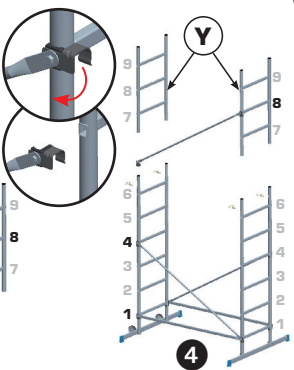

PART REFERENCE	A	B	C	D	E	F	G	H	I	J	K	L	M	N	O	P	Q	R	S	T	U	V35	V45	V60	V65	V80	W	X	Y
COMPONENTS 4M DIY ALUMINIUM SCAFFOLD TOWER	1	4	14	2	4	2	2	2	2	6	4	2	4	-	4	12	12	3	4	1	4	2	2	10	2	4	-	-	2
COMPONENTS 5M DIY ALUMINIUM SCAFFOLD TOWER	1	4	16	2	4	2	2	2	2	6	4	2	4	2	4	14	14	4	4	1	4	2	2	12	2	4	-	-	-
2M EXTENSION KIT	1	4	14	2	-	-	-	-	-	-	-	-	4	-	-	12	12	2	4	-	4	2	-	12	-	-	4	2	-
COMPONENTS 6M DIY ALUMINIUM SCAFFOLD TOWER	2	8	28	4	4	2	2	2	2	6	4	2	8	-	4	24	24	5	8	1	8	4	2	22	2	2	4	2	2
COMPONENTS 7M DIY ALUMINIUM SCAFFOLD TOWER	2	8	30	4	4	2	2	2	2	6	4	2	8	2	4	26	26	6	8	1	8	4	2	24	2	4	2	-	

4-5-6-7M DIY ALUMINIUM SCAFFOLD TOWER BASE

4M DIY ALUMINIUM SCAFFOLD TOWER

5M DIY ALUMINIUM SCAFFOLD TOWER

6M DIY ALUMINIUM SCAFFOLD TOWER (4M DIY ALUMINIUM SCAFFOLD TOWER + 2M EXTENSION KIT)

7M DIY ALUMINIUM SCAFFOLD TOWER (5M DIY ALUMINIUM SCAFFOLD TOWER + 2M EXTENSION KIT)