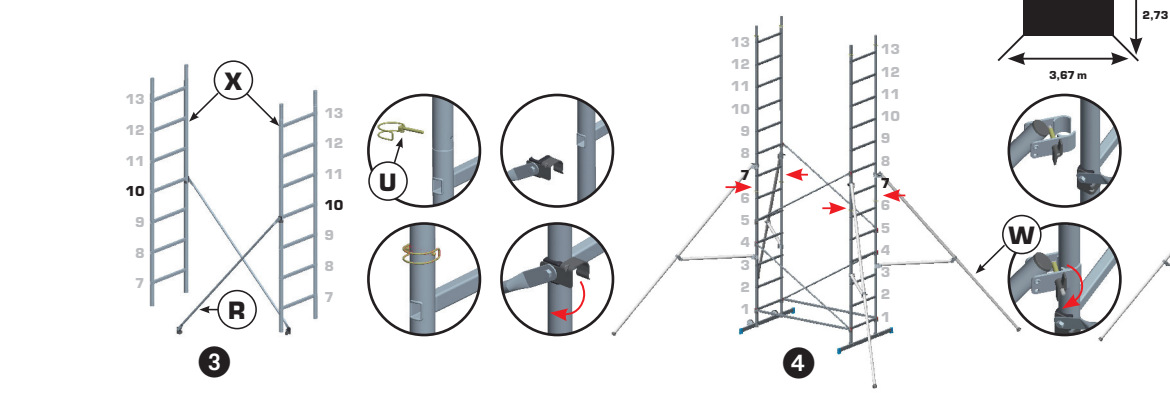

PART REFERENCE	A	B	C	D	E	F	G	H	I	J	K	L	M	N	O	P	Q	R	S	T	U	V35	V45	V60	V65	V80	W	X	Y
COMPONENTS 4M DIY ALUMINIUM SCAFFOLD TOWER	1	4	14	2	4	2	2	2	2	6	4	2	4	-	4	12	12	3	4	1	4	2	2	10	2	4	-	-	2
COMPONENTS 5M DIY ALUMINIUM SCAFFOLD TOWER	1	4	16	2	4	2	2	2	2	6	4	2	4	2	4	14	14	4	4	1	4	2	2	12	2	4	-	-	-
2M EXTENSION KIT	1	4	14	2	-	-	-	-	-	-	-	-	4	-	-	12	12	2	4	-	4	2	-	12	-	-	4	2	-
COMPONENTS 6M DIY ALUMINIUM SCAFFOLD TOWER	2	8	28	4	4	2	2	2	2	6	4	2	8	-	4	24	24	5	8	1	8	4	2	22	2	2	4	2	2
COMPONENTS 7M DIY ALUMINIUM SCAFFOLD TOWER	2	8	30	4	4	2	2	2	2	6	4	2	8	2	4	26	26	6	8	1	8	4	2	24	2	4	2	-	

4-5-6-7M DIY ALUMINIUM SCAFFOLD TOWER BASE

4M DIY ALUMINIUM SCAFFOLD TOWER

5M DIY ALUMINIUM SCAFFOLD TOWER

6M DIY ALUMINIUM SCAFFOLD TOWER (4M DIY ALUMINIUM SCAFFOLD TOWER + 2M EXTENSION KIT)

7M DIY ALUMINIUM SCAFFOLD TOWER (5M DIY ALUMINIUM SCAFFOLD TOWER + 2M EXTENSION KIT)