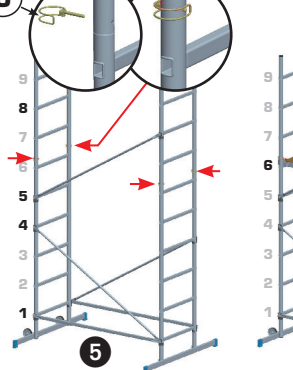

PART REFERENCE	A	B	C	D	E	F	G	H	I	J	K	L	M	N	O	P	Q	R	S	T	U	V35	V45	V60	V65	V80	W	X	Y
COMPONENTS 4M DIY ALUMINIUM SCAFFOLD TOWER	1	4	14	2	4	2	2	2	2	6	4	2	4	-	4	12	12	3	4	1	4	2	2	10	2	4	-	-	2
COMPONENTS 5M DIY ALUMINIUM SCAFFOLD TOWER	1	4	16	2	4	2	2	2	2	6	4	2	4	2	4	14	14	4	4	1	4	2	2	12	2	4	-	-	-
2M EXTENSION KIT	1	4	14	2	-	-	-	-	-	-	-	-	4	-	-	12	12	2	4	-	4	2	-	12	-	-	4	2	-
COMPONENTS 6M DIY ALUMINIUM SCAFFOLD TOWER	2	8	28	4	4	2	2	2	2	6	4	2	8	-	4	24	24	5	8	1	8	4	2	22	2	2	4	2	2
COMPONENTS 7M DIY ALUMINIUM SCAFFOLD TOWER	2	8	30	4	4	2	2	2	2	6	4	2	8	2	4	26	26	6	8	1	8	4	2	24	2	4	2	-	

4-5-6-7M DIY ALUMINIUM SCAFFOLD TOWER BASE

4M DIY ALUMINIUM SCAFFOLD TOWER

5M DIY ALUMINIUM SCAFFOLD TOWER

6M DIY ALUMINIUM SCAFFOLD TOWER (4M DIY ALUMINIUM SCAFFOLD TOWER + 2M EXTENSION KIT)

7M DIY ALUMINIUM SCAFFOLD TOWER (5M DIY ALUMINIUM SCAFFOLD TOWER + 2M EXTENSION KIT)