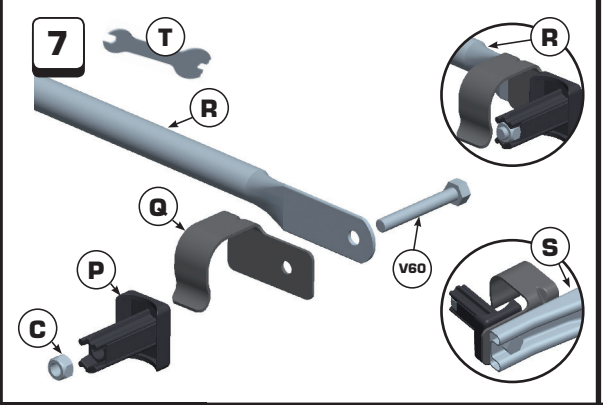

PART REFERENCE	A	B	C	D	E	F	G	H	I	J	K	L	M	N	O	P	Q	R	S	T	U	V35	V45	V60	V65	V80	W	X	Y
COMPONENTS 4M DIY ALUMINIUM SCAFFOLD TOWER	1	4	14	2	4	2	2	2	2	6	4	2	4	-	4	12	12	3	4	1	4	2	2	10	2	4	-	-	2
COMPONENTS 5M DIY ALUMINIUM SCAFFOLD TOWER	1	4	16	2	4	2	2	2	2	6	4	2	4	2	4	14	14	4	4	1	4	2	2	12	2	4	-	-	-
2M EXTENSION KIT	1	4	14	2	-	-	-	-	-	-	-	-	4	-	-	12	12	2	4	-	4	2	-	12	-	-	4	2	-
COMPONENTS 6M DIY ALUMINIUM SCAFFOLD TOWER	2	8	28	4	4	2	2	2	2	6	4	2	8	-	4	24	24	5	8	1	8	4	2	22	2	2	4	2	2
COMPONENTS 7M DIY ALUMINIUM SCAFFOLD TOWER	2	8	30	4	4	2	2	2	2	6	4	2	8	2	4	26	26	6	8	1	8	4	2	24	2	4	2	-	

4-5-6-7M DIY ALUMINIUM SCAFFOLD TOWER BASE

4M DIY ALUMINIUM SCAFFOLD TOWER

5M DIY ALUMINIUM SCAFFOLD TOWER

6M DIY ALUMINIUM SCAFFOLD TOWER (4M DIY ALUMINIUM SCAFFOLD TOWER + 2M EXTENSION KIT)

7M DIY ALUMINIUM SCAFFOLD TOWER (5M DIY ALUMINIUM SCAFFOLD TOWER + 2M EXTENSION KIT)