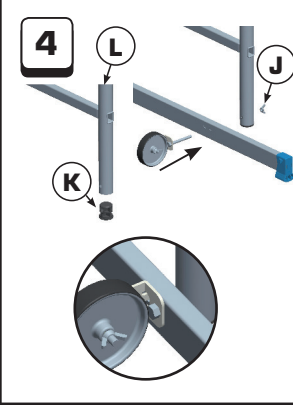

PART REFERENCE	A	B	C	D	E	F	G	H	I	J	K	L	M	N	O	P	Q	R	S	T	U	V35	V45	V60	V65	V80	W	X	Y
COMPONENTS 4M DIY ALUMINIUM SCAFFOLD TOWER	1	4	14	2	4	2	2	2	2	6	4	2	4	-	4	12	12	3	4	1	4	2	2	10	2	4	-	-	2
COMPONENTS 5M DIY ALUMINIUM SCAFFOLD TOWER	1	4	16	2	4	2	2	2	2	6	4	2	4	2	4	14	14	4	4	1	4	2	2	12	2	4	-	-	-
2M EXTENSION KIT	1	4	14	2	-	-	-	-	-	-	-	-	4	-	-	12	12	2	4	-	4	2	-	12	-	-	4	2	-
COMPONENTS 6M DIY ALUMINIUM SCAFFOLD TOWER	2	8	28	4	4	2	2	2	2	6	4	2	8	-	4	24	24	5	8	1	8	4	2	22	2	2	4	2	2
COMPONENTS 7M DIY ALUMINIUM SCAFFOLD TOWER	2	8	30	4	4	2	2	2	2	6	4	2	8	2	4	26	26	6	8	1	8	4	2	24	2	4	2	-	

4-5-6-7M DIY ALUMINIUM SCAFFOLD TOWER BASE

4M DIY ALUMINIUM SCAFFOLD TOWER

5M DIY ALUMINIUM SCAFFOLD TOWER

6M DIY ALUMINIUM SCAFFOLD TOWER (4M DIY ALUMINIUM SCAFFOLD TOWER + 2M EXTENSION KIT)

7M DIY ALUMINIUM SCAFFOLD TOWER (5M DIY ALUMINIUM SCAFFOLD TOWER + 2M EXTENSION KIT)