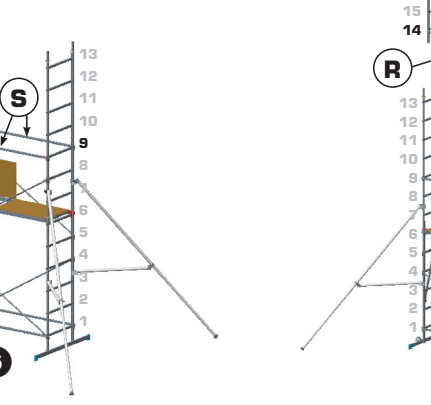

PART REFERENCE	A	B	C	D	E	F	G	H	I	J	K	L	M	N	O	P	Q	R	S	T	U	V35	V45	V60	V65	V80	W	X	Y
COMPONENTS 4M DIY ALUMINIUM SCAFFOLD TOWER	1	4	14	2	4	2	2	2	2	6	4	2	4	-	4	12	12	3	4	1	4	2	2	10	2	4	-	-	2
COMPONENTS 5M DIY ALUMINIUM SCAFFOLD TOWER	1	4	16	2	4	2	2	2	2	6	4	2	4	2	4	14	14	4	4	1	4	2	2	12	2	4	-	-	-
2M EXTENSION KIT	1	4	14	2	-	-	-	-	-	-	-	-	4	-	-	12	12	2	4	-	4	2	-	12	-	-	4	2	-
COMPONENTS 6M DIY ALUMINIUM SCAFFOLD TOWER	2	8	28	4	4	2	2	2	2	6	4	2	8	-	4	24	24	5	8	1	8	4	2	22	2	2	4	2	2
COMPONENTS 7M DIY ALUMINIUM SCAFFOLD TOWER	2	8	30	4	4	2	2	2	2	6	4	2	8	2	4	26	26	6	8	1	8	4	2	24	2	4	2	-	

4-5-6-7M DIY ALUMINIUM SCAFFOLD TOWER BASE

4M DIY ALUMINIUM SCAFFOLD TOWER

5M DIY ALUMINIUM SCAFFOLD TOWER

6M DIY ALUMINIUM SCAFFOLD TOWER (4M DIY ALUMINIUM SCAFFOLD TOWER + 2M EXTENSION KIT)

7M DIY ALUMINIUM SCAFFOLD TOWER (5M DIY ALUMINIUM SCAFFOLD TOWER + 2M EXTENSION KIT)