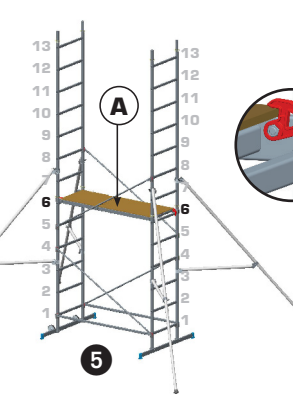

PART REFERENCE	A	B	C	D	E	F	G	H	I	J	K	L	M	N	O	P	Q	R	S	T	U	V35	V45	V60	V65	V80	W	X	Y
COMPONENTS 4M DIY ALUMINIUM SCAFFOLD TOWER	1	4	14	2	4	2	2	2	2	6	4	2	4	-	4	12	12	3	4	1	4	2	2	10	2	4	-	-	2
COMPONENTS 5M DIY ALUMINIUM SCAFFOLD TOWER	1	4	16	2	4	2	2	2	2	6	4	2	4	2	4	14	14	4	4	1	4	2	2	12	2	4	-	-	-
2M EXTENSION KIT	1	4	14	2	-	-	-	-	-	-	-	-	4	-	-	12	12	2	4	-	4	2	-	12	-	-	4	2	-
COMPONENTS 6M DIY ALUMINIUM SCAFFOLD TOWER	2	8	28	4	4	2	2	2	2	6	4	2	8	-	4	24	24	5	8	1	8	4	2	22	2	2	4	2	2
COMPONENTS 7M DIY ALUMINIUM SCAFFOLD TOWER	2	8	30	4	4	2	2	2	2	6	4	2	8	2	4	26	26	6	8	1	8	4	2	24	2	4	2	-	

4-5-6-7M DIY ALUMINIUM SCAFFOLD TOWER BASE

4M DIY ALUMINIUM SCAFFOLD TOWER

5M DIY ALUMINIUM SCAFFOLD TOWER

6M DIY ALUMINIUM SCAFFOLD TOWER (4M DIY ALUMINIUM SCAFFOLD TOWER + 2M EXTENSION KIT)

7M DIY ALUMINIUM SCAFFOLD TOWER (5M DIY ALUMINIUM SCAFFOLD TOWER + 2M EXTENSION KIT)