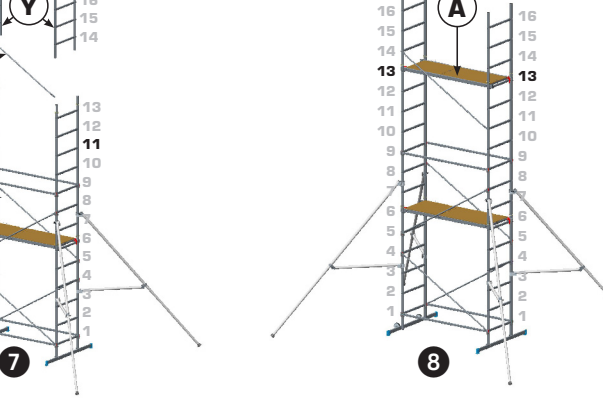

PART REFERENCE	A	B	C	D	E	F	G	H	I	J	K	L	M	N	O	P	Q	R	S	T	U	V35	V45	V60	V65	V80	W	X	Y
COMPONENTS 4M DIY ALUMINIUM SCAFFOLD TOWER	1	4	14	2	4	2	2	2	2	6	4	2	4	-	4	12	12	3	4	1	4	2	2	10	2	4	-	-	2
COMPONENTS 5M DIY ALUMINIUM SCAFFOLD TOWER	1	4	16	2	4	2	2	2	2	6	4	2	4	2	4	14	14	4	4	1	4	2	2	12	2	4	-	-	-
2M EXTENSION KIT	1	4	14	2	-	-	-	-	-	-	-	-	4	-	-	12	12	2	4	-	4	2	-	12	-	-	4	2	-
COMPONENTS 6M DIY ALUMINIUM SCAFFOLD TOWER	2	8	28	4	4	2	2	2	2	6	4	2	8	-	4	24	24	5	8	1	8	4	2	22	2	2	4	2	2
COMPONENTS 7M DIY ALUMINIUM SCAFFOLD TOWER	2	8	30	4	4	2	2	2	2	6	4	2	8	2	4	26	26	6	8	1	8	4	2	24	2	4	2	-	

4-5-6-7M DIY ALUMINIUM SCAFFOLD TOWER BASE

4M DIY ALUMINIUM SCAFFOLD TOWER

5M DIY ALUMINIUM SCAFFOLD TOWER

6M DIY ALUMINIUM SCAFFOLD TOWER (4M DIY ALUMINIUM SCAFFOLD TOWER + 2M EXTENSION KIT)

7M DIY ALUMINIUM SCAFFOLD TOWER (5M DIY ALUMINIUM SCAFFOLD TOWER + 2M EXTENSION KIT)