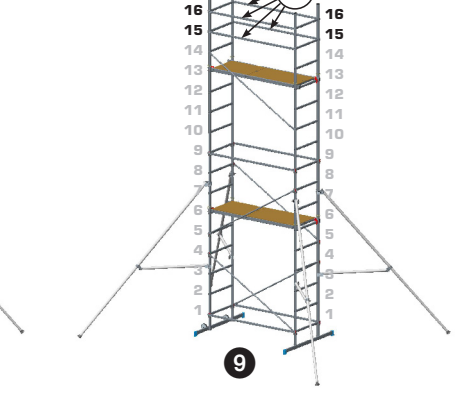

PART REFERENCE	A	B	C	D	E	F	G	H	I	J	K	L	M	N	O	P	Q	R	S	T	U	V35	V45	V60	V65	V80	W	X	Y
COMPONENTS 4M DIY ALUMINIUM SCAFFOLD TOWER	1	4	14	2	4	2	2	2	2	6	4	2	4	-	4	12	12	3	4	1	4	2	2	10	2	4	-	-	2
COMPONENTS 5M DIY ALUMINIUM SCAFFOLD TOWER	1	4	16	2	4	2	2	2	2	6	4	2	4	2	4	14	14	4	4	1	4	2	2	12	2	4	-	-	-
2M EXTENSION KIT	1	4	14	2	-	-	-	-	-	-	-	-	4	-	-	12	12	2	4	-	4	2	-	12	-	-	4	2	-
COMPONENTS 6M DIY ALUMINIUM SCAFFOLD TOWER	2	8	28	4	4	2	2	2	2	6	4	2	8	-	4	24	24	5	8	1	8	4	2	22	2	2	4	2	2
COMPONENTS 7M DIY ALUMINIUM SCAFFOLD TOWER	2	8	30	4	4	2	2	2	2	6	4	2	8	2	4	26	26	6	8	1	8	4	2	24	2	4	2	-	

4-5-6-7M DIY ALUMINIUM SCAFFOLD TOWER BASE

4M DIY ALUMINIUM SCAFFOLD TOWER

5M DIY ALUMINIUM SCAFFOLD TOWER

6M DIY ALUMINIUM SCAFFOLD TOWER (4M DIY ALUMINIUM SCAFFOLD TOWER + 2M EXTENSION KIT)

7M DIY ALUMINIUM SCAFFOLD TOWER (5M DIY ALUMINIUM SCAFFOLD TOWER + 2M EXTENSION KIT)