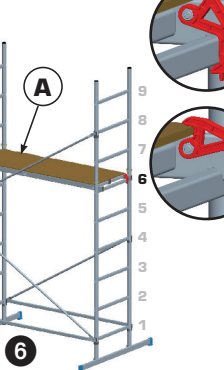

PART REFERENCE	A	B	C	D	E	F	G	H	I	J	K	L	M	N	O	P	Q	R	S	T	U	V35	V45	V60	V65	V80	W	X	Y
COMPONENTS 4M DIY ALUMINIUM SCAFFOLD TOWER	1	4	14	2	4	2	2	2	2	6	4	2	4	-	4	12	12	3	4	1	4	2	2	10	2	4	-	-	2
COMPONENTS 5M DIY ALUMINIUM SCAFFOLD TOWER	1	4	16	2	4	2	2	2	2	6	4	2	4	2	4	14	14	4	4	1	4	2	2	12	2	4	-	-	-
2M EXTENSION KIT	1	4	14	2	-	-	-	-	-	-	-	-	4	-	-	12	12	2	4	-	4	2	-	12	-	-	4	2	-
COMPONENTS 6M DIY ALUMINIUM SCAFFOLD TOWER	2	8	28	4	4	2	2	2	2	6	4	2	8	-	4	24	24	5	8	1	8	4	2	22	2	2	4	2	2
COMPONENTS 7M DIY ALUMINIUM SCAFFOLD TOWER	2	8	30	4	4	2	2	2	2	6	4	2	8	2	4	26	26	6	8	1	8	4	2	24	2	4	2	-	

4-5-6-7M DIY ALUMINIUM SCAFFOLD TOWER BASE

4M DIY ALUMINIUM SCAFFOLD TOWER

5M DIY ALUMINIUM SCAFFOLD TOWER

6M DIY ALUMINIUM SCAFFOLD TOWER (4M DIY ALUMINIUM SCAFFOLD TOWER + 2M EXTENSION KIT)

7M DIY ALUMINIUM SCAFFOLD TOWER (5M DIY ALUMINIUM SCAFFOLD TOWER + 2M EXTENSION KIT)