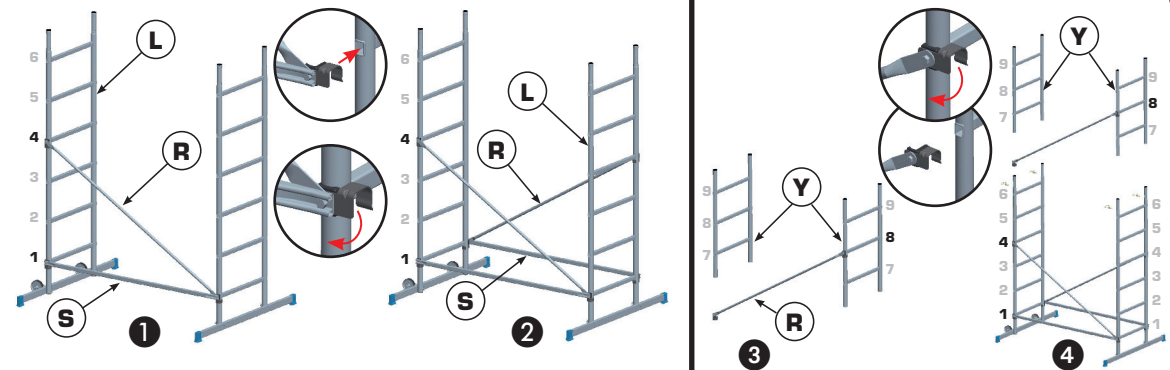

PART REFERENCE	A	B	C	D	E	F	G	H	I	J	K	L	M	N	O	P	Q	R	S	T	U	V35	V45	V60	V65	V80	W	X	Y
COMPONENTS 4M DIY ALUMINIUM SCAFFOLD TOWER	1	4	14	2	4	2	2	2	2	6	4	2	4	-	4	12	12	3	4	1	4	2	2	10	2	4	-	-	2
COMPONENTS 5M DIY ALUMINIUM SCAFFOLD TOWER	1	4	16	2	4	2	2	2	2	6	4	2	4	2	4	14	14	4	4	1	4	2	2	12	2	4	-	-	-
2M EXTENSION KIT	1	4	14	2	-	-	-	-	-	-	-	-	4	-	-	12	12	2	4	-	4	2	-	12	-	-	4	2	-
COMPONENTS 6M DIY ALUMINIUM SCAFFOLD TOWER	2	8	28	4	4	2	2	2	2	6	4	2	8	-	4	24	24	5	8	1	8	4	2	22	2	2	4	2	2
COMPONENTS 7M DIY ALUMINIUM SCAFFOLD TOWER	2	8	30	4	4	2	2	2	2	6	4	2	8	2	4	26	26	6	8	1	8	4	2	24	2	4	2	-	

4-5-6-7M DIY ALUMINIUM SCAFFOLD TOWER BASE

4M DIY ALUMINIUM SCAFFOLD TOWER

5M DIY ALUMINIUM SCAFFOLD TOWER

6M DIY ALUMINIUM SCAFFOLD TOWER (4M DIY ALUMINIUM SCAFFOLD TOWER + 2M EXTENSION KIT)

7M DIY ALUMINIUM SCAFFOLD TOWER (5M DIY ALUMINIUM SCAFFOLD TOWER + 2M EXTENSION KIT)