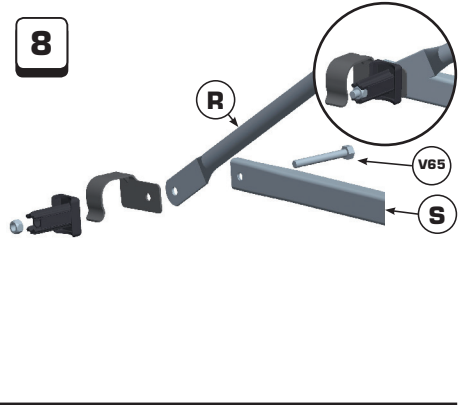

PART REFERENCE	A	B	C	D	E	F	G	H	I	J	K	L	M	N	O	P	Q	R	S	T	U	V35	V45	V60	V65	V80	W	X	Y
COMPONENTS 4M DIY ALUMINIUM SCAFFOLD TOWER	1	4	14	2	4	2	2	2	2	6	4	2	4	-	4	12	12	3	4	1	4	2	2	10	2	4	-	-	2
COMPONENTS 5M DIY ALUMINIUM SCAFFOLD TOWER	1	4	16	2	4	2	2	2	2	6	4	2	4	2	4	14	14	4	4	1	4	2	2	12	2	4	-	-	-
2M EXTENSION KIT	1	4	14	2	-	-	-	-	-	-	-	-	4	-	-	12	12	2	4	-	4	2	-	12	-	-	4	2	-
COMPONENTS 6M DIY ALUMINIUM SCAFFOLD TOWER	2	8	28	4	4	2	2	2	2	6	4	2	8	-	4	24	24	5	8	1	8	4	2	22	2	2	4	2	2
COMPONENTS 7M DIY ALUMINIUM SCAFFOLD TOWER	2	8	30	4	4	2	2	2	2	6	4	2	8	2	4	26	26	6	8	1	8	4	2	24	2	4	2	-	

4-5-6-7M DIY ALUMINIUM SCAFFOLD TOWER BASE

4M DIY ALUMINIUM SCAFFOLD TOWER

5M DIY ALUMINIUM SCAFFOLD TOWER

6M DIY ALUMINIUM SCAFFOLD TOWER (4M DIY ALUMINIUM SCAFFOLD TOWER + 2M EXTENSION KIT)

7M DIY ALUMINIUM SCAFFOLD TOWER (5M DIY ALUMINIUM SCAFFOLD TOWER + 2M EXTENSION KIT)