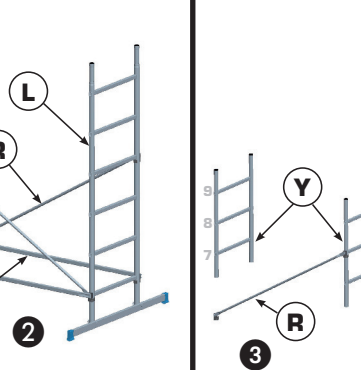

PART REFERENCE	A	B	C	D	E	F	G	H	I	J	K	L	M	N	O	P	Q	R	S	T	U	V35	V45	V60	V65	V80	W	X	Y
COMPONENTS 4M DIY ALUMINIUM SCAFFOLD TOWER	1	4	14	2	4	2	2	2	2	6	4	2	4	-	4	12	12	3	4	1	4	2	2	10	2	4	-	-	2
COMPONENTS 5M DIY ALUMINIUM SCAFFOLD TOWER	1	4	16	2	4	2	2	2	2	6	4	2	4	2	4	14	14	4	4	1	4	2	2	12	2	4	-	-	-
2M EXTENSION KIT	1	4	14	2	-	-	-	-	-	-	-	-	4	-	-	12	12	2	4	-	4	2	-	12	-	-	4	2	-
COMPONENTS 6M DIY ALUMINIUM SCAFFOLD TOWER	2	8	28	4	4	2	2	2	2	6	4	2	8	-	4	24	24	5	8	1	8	4	2	22	2	2	4	2	2
COMPONENTS 7M DIY ALUMINIUM SCAFFOLD TOWER	2	8	30	4	4	2	2	2	2	6	4	2	8	2	4	26	26	6	8	1	8	4	2	24	2	4	2	-	

4-5-6-7M DIY ALUMINIUM SCAFFOLD TOWER BASE

4M DIY ALUMINIUM SCAFFOLD TOWER

5M DIY ALUMINIUM SCAFFOLD TOWER

6M DIY ALUMINIUM SCAFFOLD TOWER (4M DIY ALUMINIUM SCAFFOLD TOWER + 2M EXTENSION KIT)

7M DIY ALUMINIUM SCAFFOLD TOWER (5M DIY ALUMINIUM SCAFFOLD TOWER + 2M EXTENSION KIT)