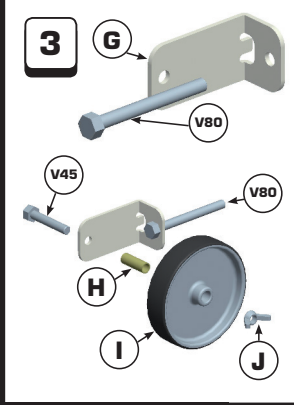

PART REFERENCE	A	B	C	D	E	F	G	H	I	J	K	L	M	N	O	P	Q	R	S	T	U	V35	V45	V60	V65	V80	W	X	Y
COMPONENTS 4M DIY ALUMINIUM SCAFFOLD TOWER	1	4	14	2	4	2	2	2	2	6	4	2	4	-	4	12	12	3	4	1	4	2	2	10	2	4	-	-	2
COMPONENTS 5M DIY ALUMINIUM SCAFFOLD TOWER	1	4	16	2	4	2	2	2	2	6	4	2	4	2	4	14	14	4	4	1	4	2	2	12	2	4	-	-	-
2M EXTENSION KIT	1	4	14	2	-	-	-	-	-	-	-	-	4	-	-	12	12	2	4	-	4	2	-	12	-	-	4	2	-
COMPONENTS 6M DIY ALUMINIUM SCAFFOLD TOWER	2	8	28	4	4	2	2	2	2	6	4	2	8	-	4	24	24	5	8	1	8	4	2	22	2	2	4	2	2
COMPONENTS 7M DIY ALUMINIUM SCAFFOLD TOWER	2	8	30	4	4	2	2	2	2	6	4	2	8	2	4	26	26	6	8	1	8	4	2	24	2	4	2	-	

4-5-6-7M DIY ALUMINIUM SCAFFOLD TOWER BASE

4M DIY ALUMINIUM SCAFFOLD TOWER

5M DIY ALUMINIUM SCAFFOLD TOWER

6M DIY ALUMINIUM SCAFFOLD TOWER (4M DIY ALUMINIUM SCAFFOLD TOWER + 2M EXTENSION KIT)

7M DIY ALUMINIUM SCAFFOLD TOWER (5M DIY ALUMINIUM SCAFFOLD TOWER + 2M EXTENSION KIT)